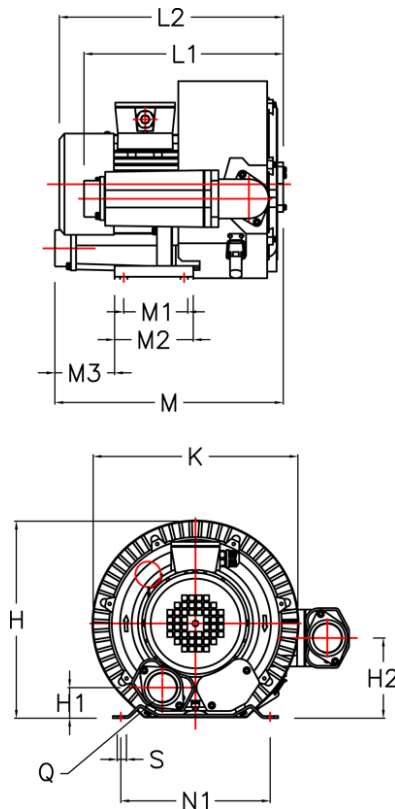

# Data Sheet

Article number: 2761637575011

Description: KLEEblower KB6375 7,5/8,6 kW  
3x230/400V 50/60Hz double stage

## Measures

H = 416.5	M2 = 180
H1 = 98	M3 = 252
H2 = 158	N1 = 290
K = 424	Noise level dB 50/60Hz = 75/79
L1 = 380	Q = 2-PF 2" (NPT 2")
L2 = 618	S = 4 x Ø15
M = 598	
M1 = 140	